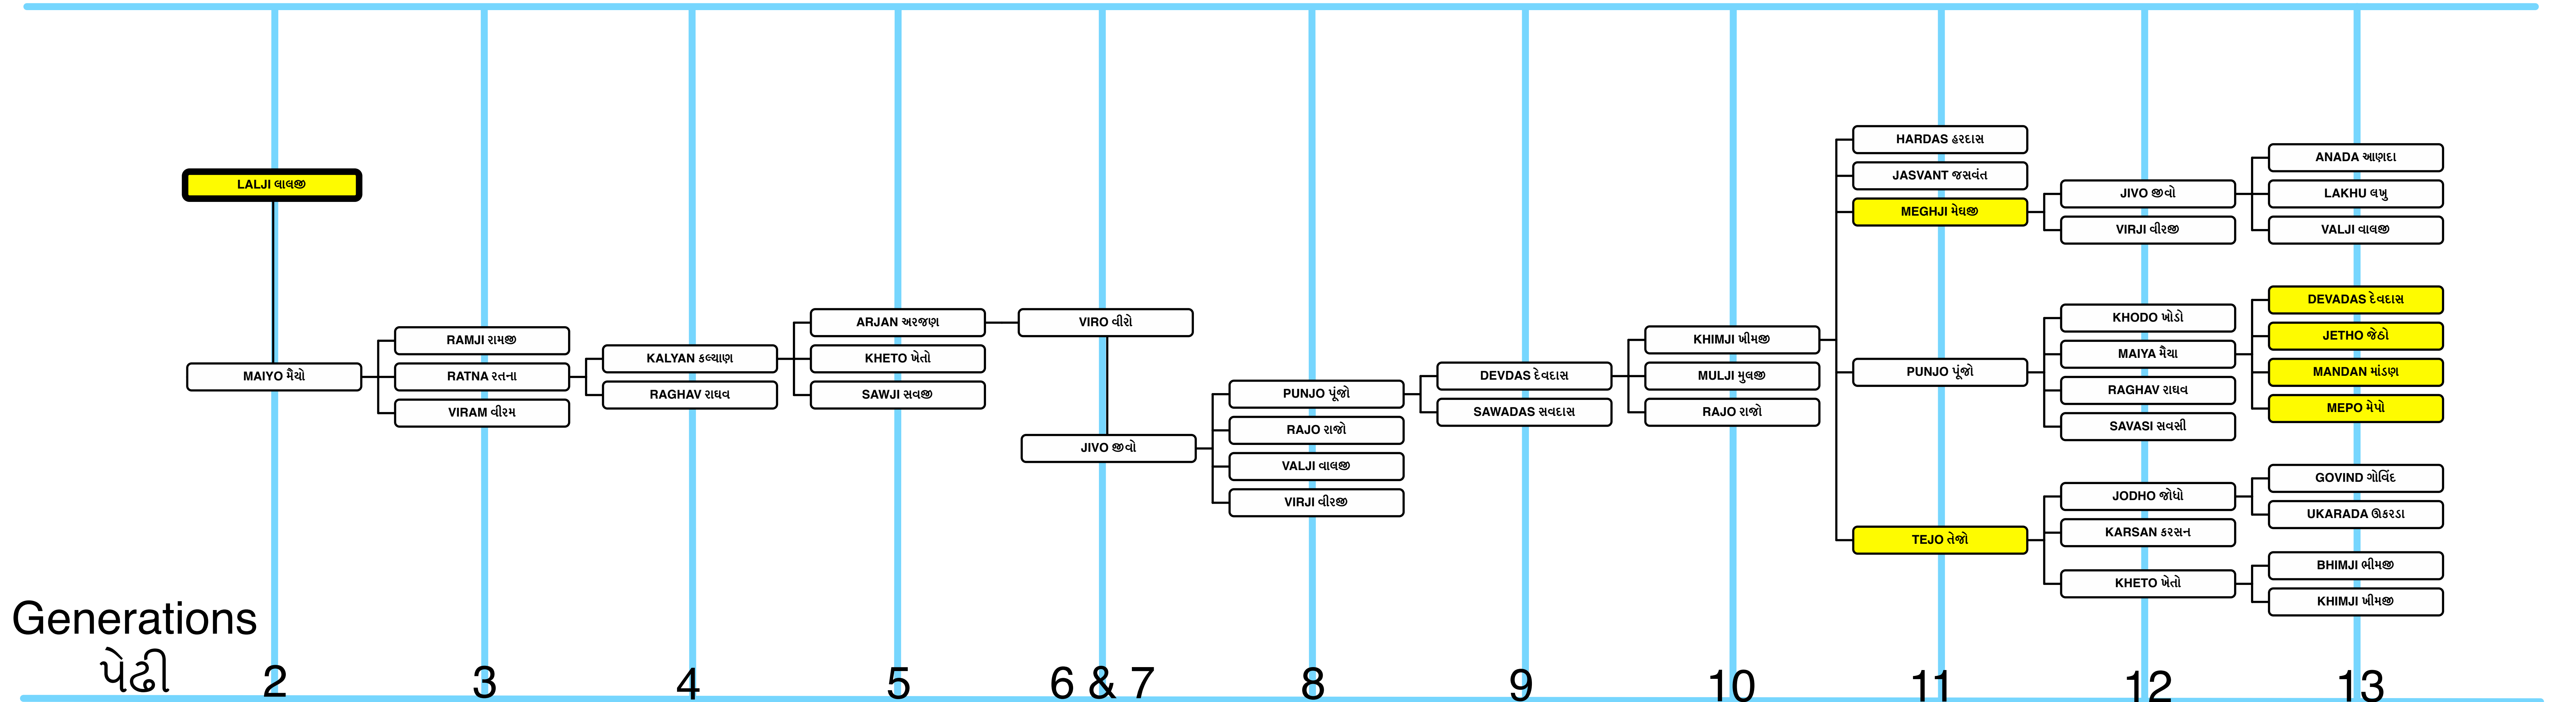

શ્રી પરમાર મૈયાણી - અંજાર પરિવારની વંશાવલી

પૂજ્ય મુળપુરુષ શ્રી લાલજીબાપા ની વંશાવલી

સ્થાનક - અંજાર

કુળદેવી - ખોડીયાર માં

શ્રી ગણેશાય નમઃ

(Digital ID No. : 39)

Shri Parmar Maiyani - Anjar Family Tree

Pujya Root Person Shri Lalji Bapa's Family Tree

Temple - Anjar

Kuldevi - Khodiar Maa

સૌજન્ય : સંકલન, સંરક્ષણ, ડિજિટીકરણ

શ્રી કચ્છ ગુર્જર ક્ષત્રિય સમાજ મહાસભા

ડિજિટલ વંશાવલી સમિતિ

સંસ્થાપક પ્રમુખ - શ્રી ભરતભાઈ કાંતિલાલભાઈ સાવરીયા

સહ વીર્ય કરવાવહે

Data Collection, Compilation, Digitalisation By

Shree Kutch Gurjar Kshatriya Samaj Mahasabaha

Digital Vanshawali Committee

Founder Chairperson - Shri Bharatbhai Kantilalbhai Sawaria

ગાઈડ ..... ○ પુરુષ Male

● પુત્રવધુ Wife

● દિકરી Daughter

Data Entered up to: 01-12-2020

માહિતી મોકલનાર
અને જાંચ કરનાર
Data Sent
& Talled By:

નામ

શ્રી પરેશ લીલાધરભાઈ પરમાર, અંજાર
શ્રી લીલેશ રમેશભાઈ પરમાર, અંજાર
શ્રી પંકજ શીવલાલભાઈ પરમાર, અંજાર
શ્રી અરવિંદ મોહનભાઈ પરમાર, અંજાર

Name

Shri Paresh Liliadharbhai Parmar, Anjar
Shri Lilesh Rameshbhai Parmar, Anjar
Shri Pankaj Shivlalbhai Parmar, Anjar
Shri Arvind Mohan Parmar, Anjar

Mobile No.

9173194600
9429812524
9909831405
9913352229

સંશોધન માટે સંપર્ક શ્રી ભરતભાઈ સાવરીયા, રાયપુર Contact for Data Amendment : Shri Bharatbhai Sawaria, Raipur Mob: 9301825240 Email: bksawaria@gmail.com

Visit us at : www.kgksamaj.org Email : digifamilytree@icloud.com

Data Processed at Unique Computers, Raipur (Gaurav Chawda # 98271-16141)